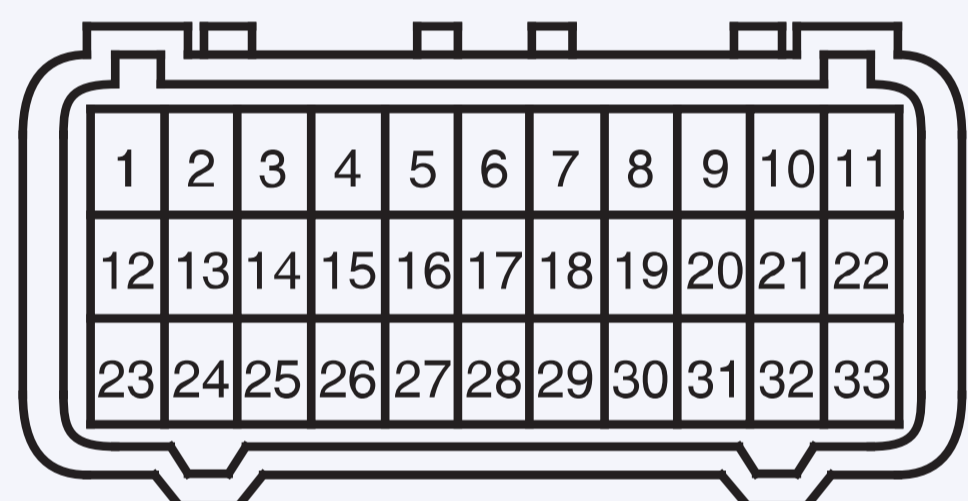

HONDA SMART KEY SYSTEM WIRING DIAGRAM

MODEL: SH125D/150D/ SH MODE/ PCX/ X-ADV

TECHNICAL DATA SHEET

SCU CONNECTOR 33 PIN (Black)

PIN	WIRE COLOR	PIN NAME		FUNCTION	SIGNAL
		ENG	MYANMAR		
5	Black	ALARM IND		Control LED Alarm	
6	Blue/ Red	IMMOID		Sen ECM ID to ECM	Signal
7	Black/ White	MAIN SW		IG SW Status	ON: 12V OFF: 0V
9	Black	FACE LED		Control LED FACE	
10	Gray	SMART IND		Control Smart Key light	ON: 0V OFF: 12V
11	Orange	HAZARD L		Left signal light	ON: 12V OFF: 0V
15	Black/ Brown	EM MODE		Set program mode	Program mode: 0V Normal mode: 5V
16	Orange/ Blue	IMMOAU		Confirm ECM ID and fault code	Signal
18	Black/ Green	ENTRY MODE		Set program mode	Program Mode: 12V Normal Mode: 0V
21	Blue	BUZZER 1		(+) 12V Horn	12V
22	Light Blue	HAZARD R		Right signal light	ON: 12V OFF: 0V
25	Green	GND		Mass GND	0V
26	Black	KNOB SW		Wake up SCU signal	Wake up SCU: 0V Sleep: 5V
29	Black	SOL(+)		(+) 12V Solenoid valve	12V
31	Green/ Pink	BUZZER 2		(-) Horn	ON: 0V OFF: 12V
32	Black	SOL(-)		(-) 12V Solenoid valve	ON SOL: 0V OFF SOL: 12V
33	Light Green/ Black	BACK UP		(+) 12V SCU	12V