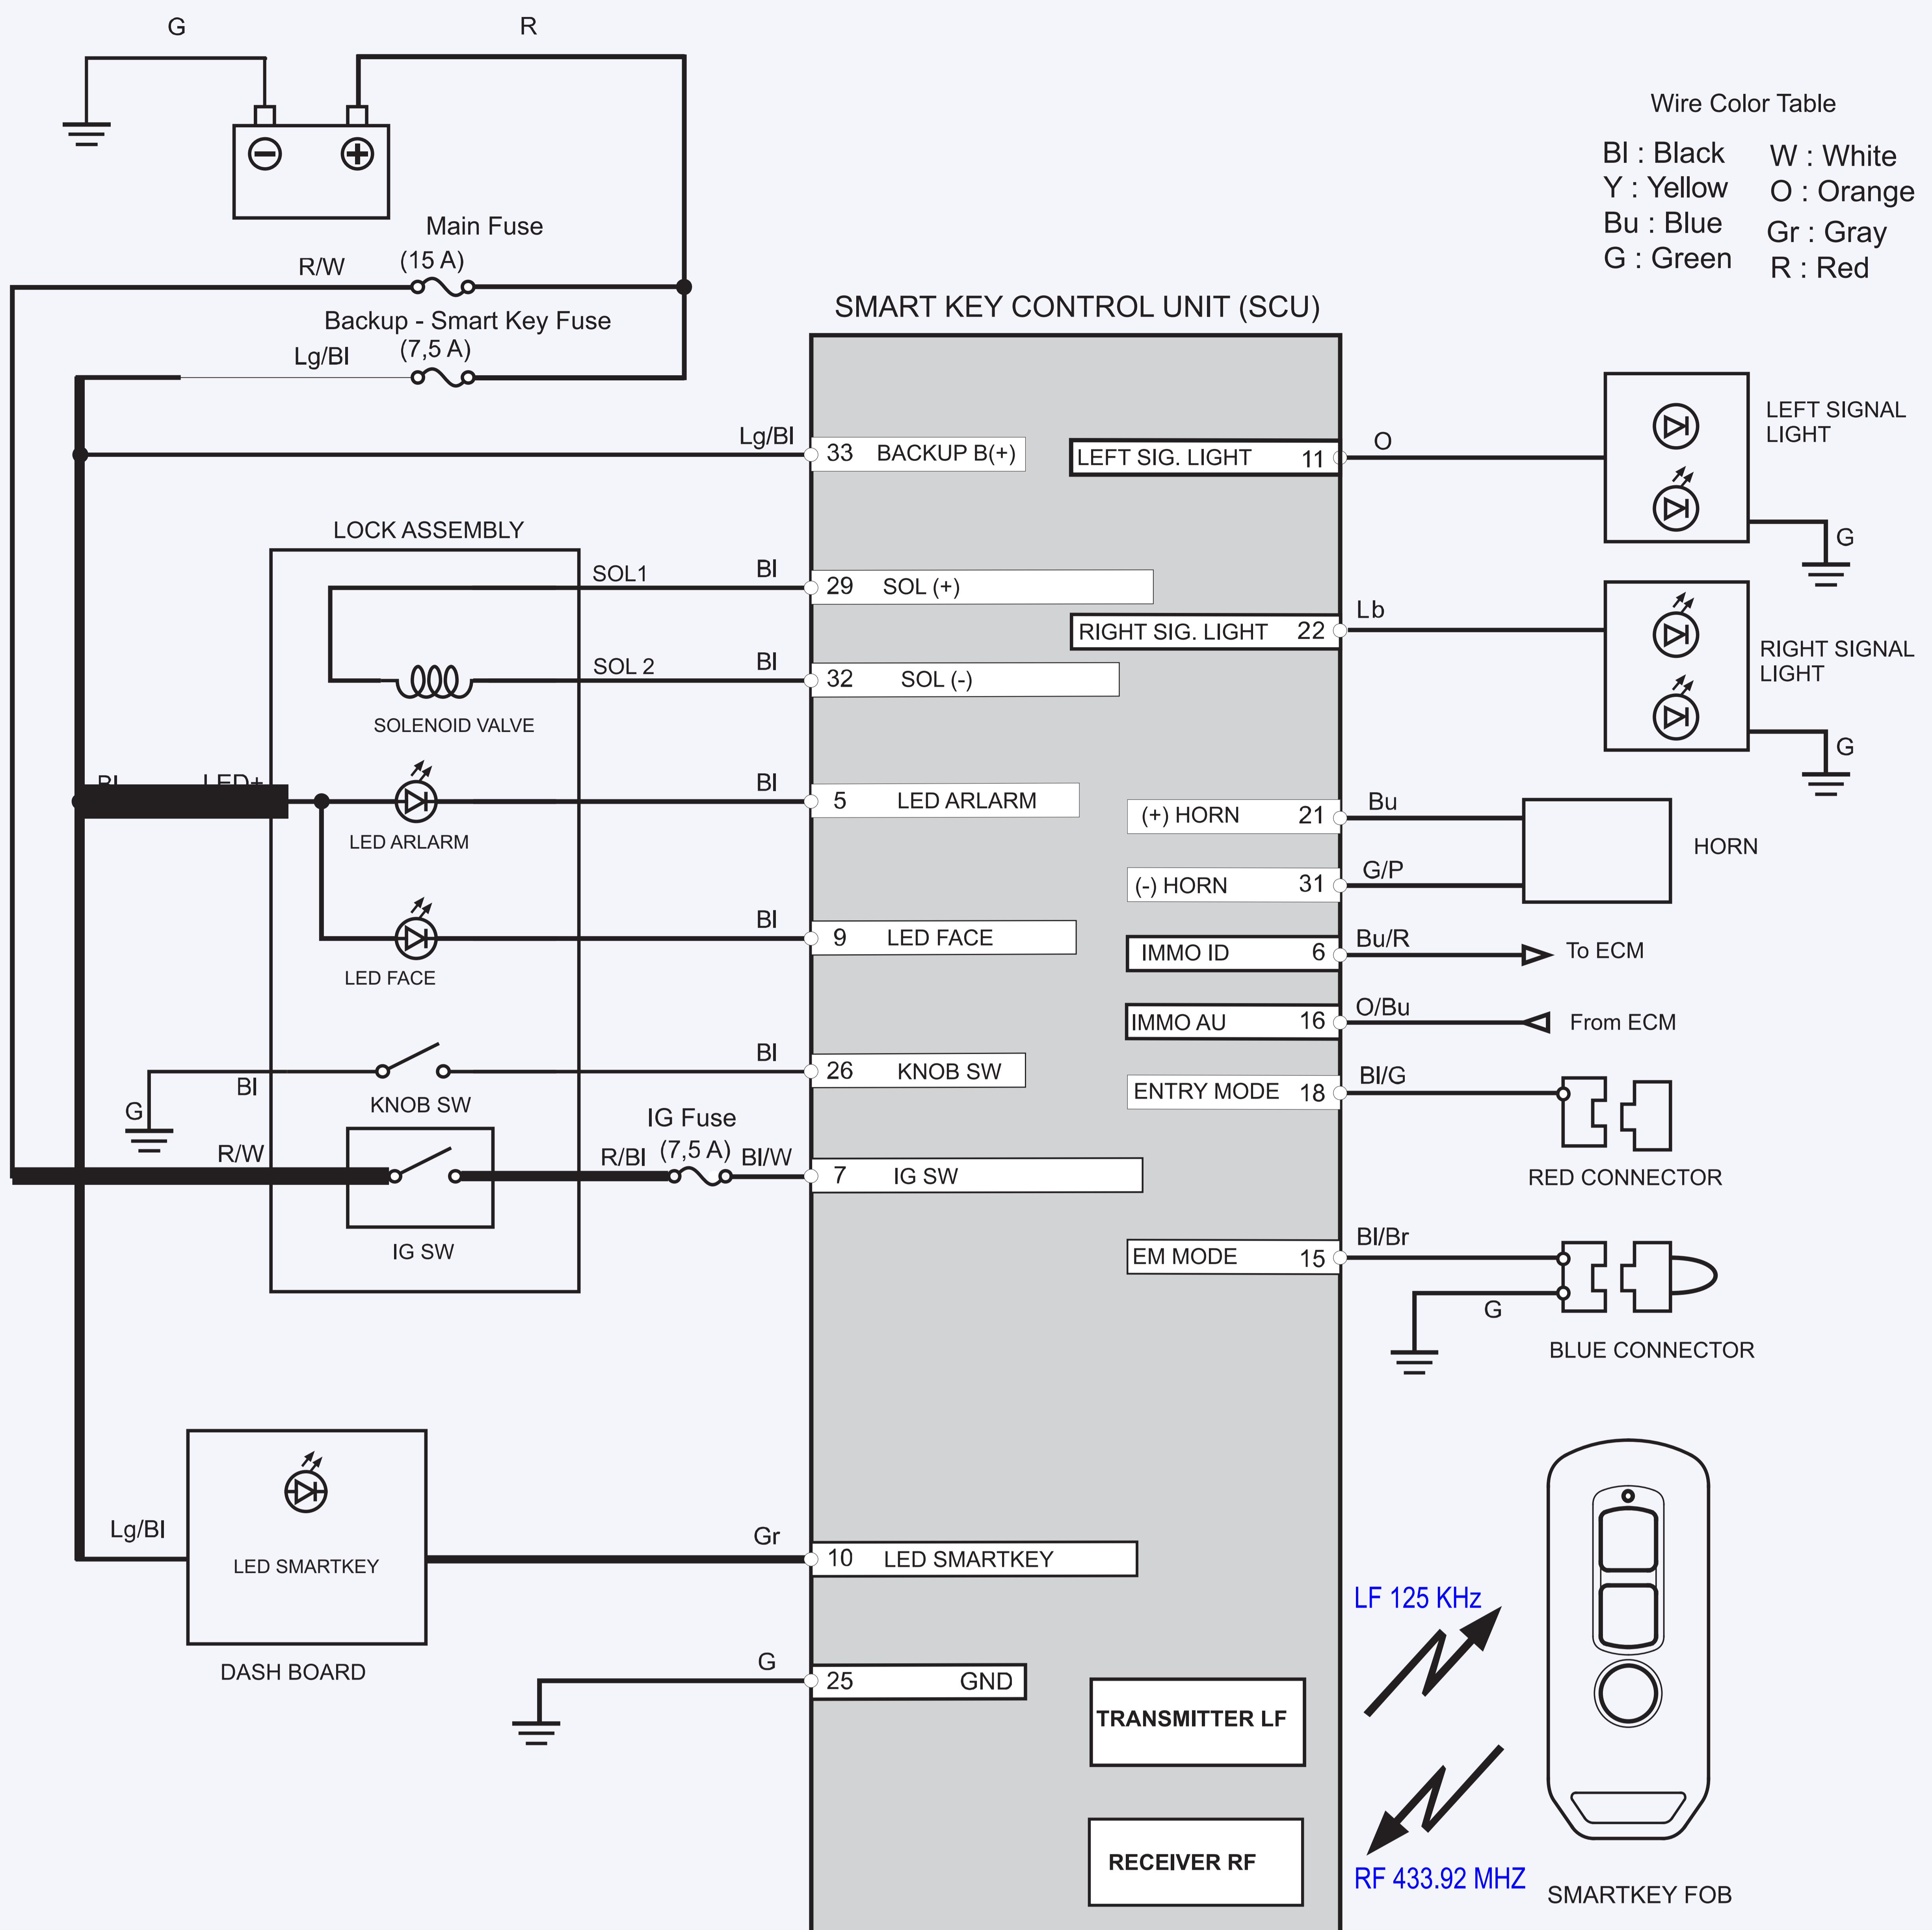

HONDA SMART KEY SYSTEM WIRING DIAGRAM

MODEL: SH125D/150D/ SH MODE/ PCX/ X-ADV

TECHNICAL DATA SHEET

SCU CONNECTOR 33 PIN (Black)

PIN	WIRE COLOR	PIN NAME		FUNCTION	SIGNAL
		ENG	MYANMAR		
5	Black	ALARM IND		Control LED Alarm	
6	Blue/ Red	IMMOID		Sen ECM ID to ECM	Signal
7	Black/ White	MAIN SW		IG SW Status	ON: 12V OFF: 0V
9	Black	FACE LED		Control LED FACE	
10	Gray	SMART IND		Control Smart Key light	ON: 0V OFF: 12V
11	Orange	HAZARD L		Left signal light	ON: 12V OFF: 0V
15	Black/ Brown	EM MODE		Set program mode	Program mode: 0V Normal mode: 5V
16	Orange/ Blue	IMMOAU		Confirm ECM ID and fault code	Signal
18	Black/ Green	ENTRY MODE		Set program mode	Program Mode: 12V Normal Mode: 0V
21	Blue	BUZZER 1		(+) 12V Horn	12V
22	Light Blue	HAZARD R		Right signal light	ON: 12V OFF: 0V
25	Green	GND		Mass GND	0V
26	Black	KNOB SW		Wake up SCU signal	Wake up SCU: 0V Sleep: 5V
29	Black	SOL(+)		(+) 12V Solenoid valve	12V
31	Green/ Pink	BUZZER 2		(-) Horn	ON: 0V OFF: 12V
32	Black	SOL(-)		(-) 12V Solenoid valve	ON SOL: 0V OFF SOL: 12V
33	Light Green/ Black	BACK UP		(+) 12V SCU	12V